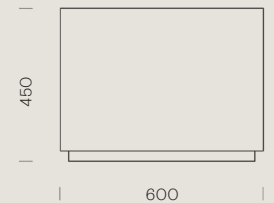

9 McDonald St, Morningside
Auckland, New Zealand, 1025

+64 (0) 21 131 5677
studio@spatialstudio.co.nz